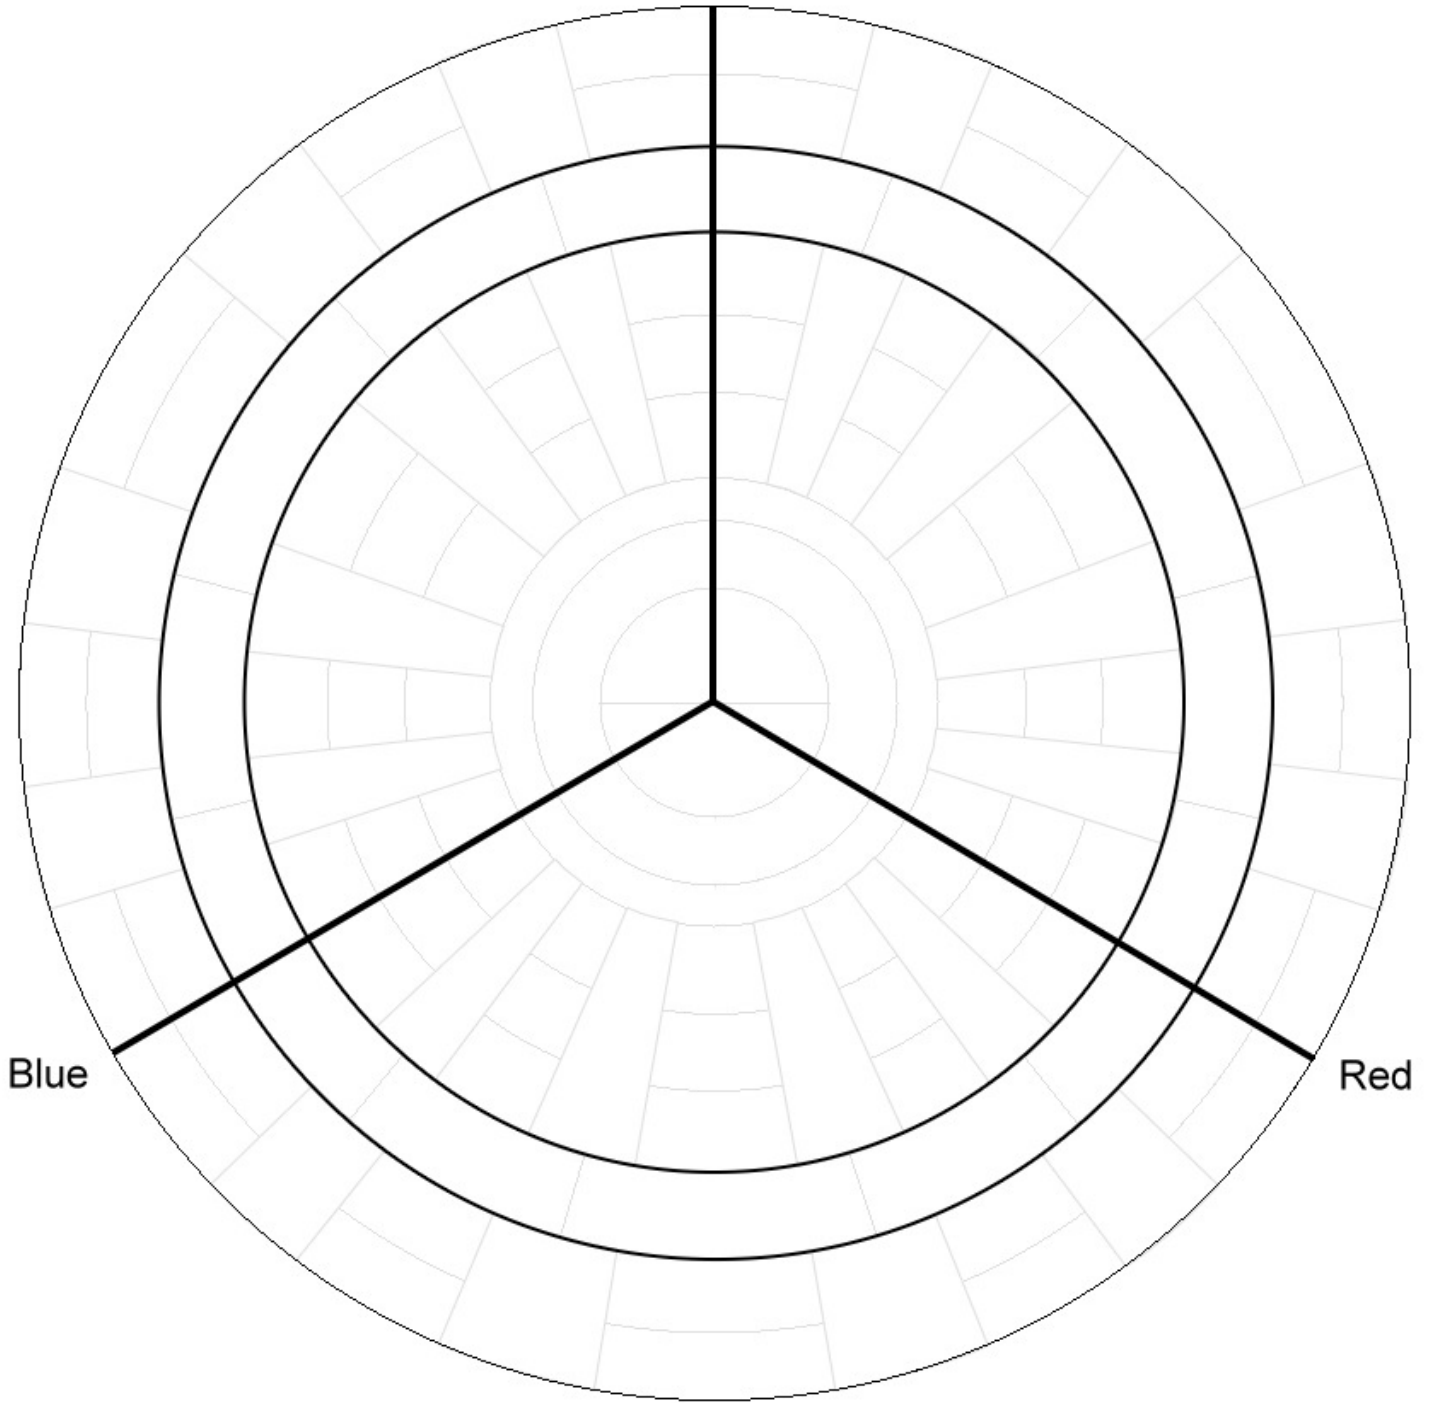

# Split Primary Colour Wheel

onlineartlessons.com

Yellow

Blue

Red